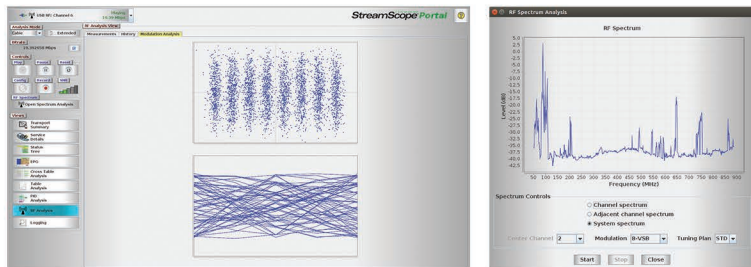

StreamScope® Portal II

The Ultraportable Professional MPEG Analyzer

StreamScope® Portal II is the award-winning MPEG analyzer that simplifies troubleshooting DTV transport streams wherever you go. This 2-in1 platform brings an unequaled level of portability and convenience to professional video analysis, monitoring, and troubleshooting.

Touch-screen convenience

Featuring a high-resolution touchscreen, StreamScope Portal II is ideal for technical personnel who field-test at multiple locations. StreamScope Portal II has all the state-of-the-art features of the StreamScope MT product line – the industry's most comprehensive MPEG quality assurance workhorse – including video thumbnails, audio graphs, metadata tables, PID details, EPGs, IP routes, GOP frames, and advanced RF analysis.

Convenient, flexible gateway

StreamScope Portal II handles a variety of input options – including Gigabit Ethernet, ASI, and advanced RF – and can connect to other StreamScope analyzers and remote monitors, as well as to GuideBuilder® metadata management platforms, to provide a complete picture of the health of video distribution plants.

StreamScope Portal II also performs advanced RF channel and spectrum analysis.

Features and Benefits

- Perform complete transport stream troubleshooting on the go
- Analyze MPEG-2, MPEG-4, HVEC, and DigiCipher streams
- Monitor GigE, ASI, RF, and file inputs
- View advanced RF channel and spectrum analysis
- Check video, audio graphs, bitrates, tables, EPGs, PIDs, IP routes, and log files
- ATSC 1.0 proven and ATSC 3.0 ready
- Ultraportable 2-in1 hardware platform
- Verify PSIP/PSI/SI/ESG cross consistency
- Monitor PCR accuracy and jitter
- Customize analysis rules and recording triggers to fit your diagnostic needs
- Connect to StreamScope and GuideBuilder for network-wide QoS