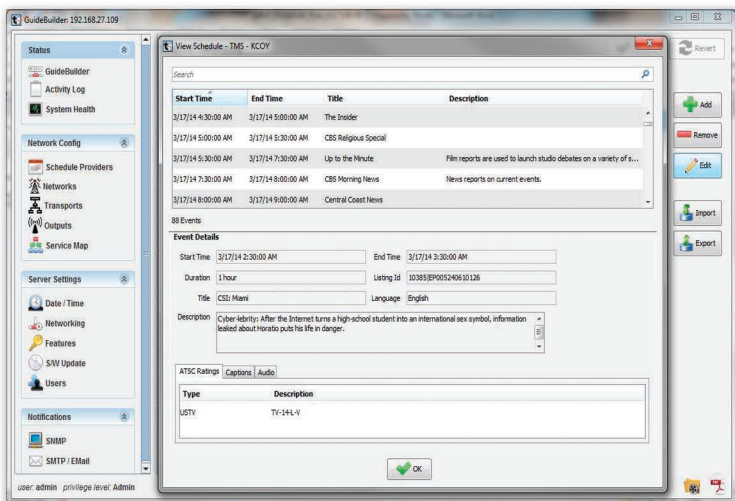

GuideBuilder 5 manages PSIP and other metadata in one easy-to-use system.

609.716.3535 | t
609.716.3503 | f
info@trivenidigital.com
trivenidigital.com

triveni
DIGITAL