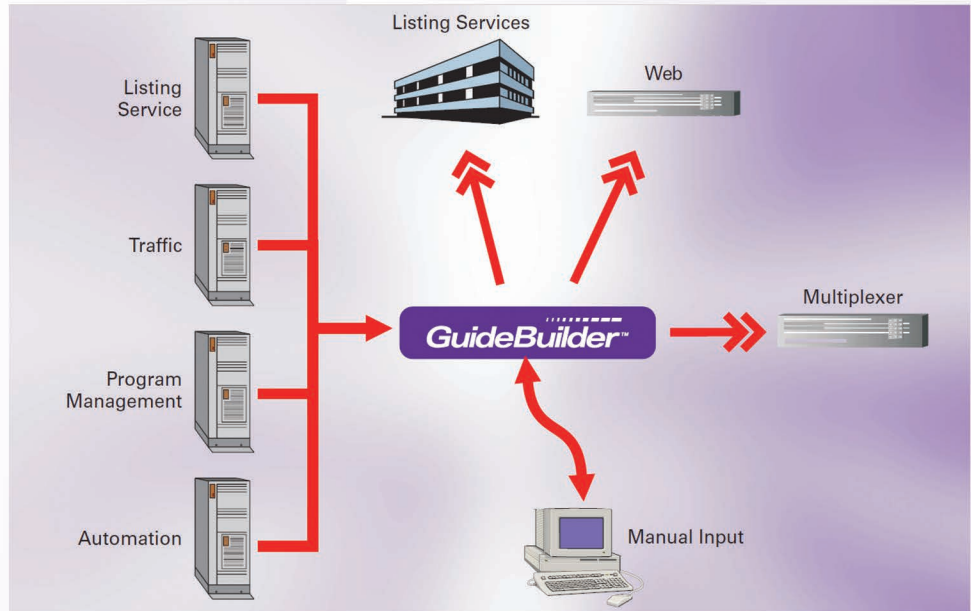

GuideBuilder® 5

Unified Broadcast Metadata

Key Features

System Administrator

- Web-based user application
- Schedule provider inputs: TMS, PMCP, Rovi, and more
- ATSC and DVB terrestrial, mobile, and satellite networks
- Open-system output types: vendor-specific, carousel, and UDP
- Color-coded service status maps
- Detailed activity and runtime log files
- Email alerts and SNMP traps
- Software update downloads

Remote Program Editor

- Web-based user application
- At-a-glance schedule listings for multiple services
- Program event conflict notifications
- Add recurring, default, and regular programs
- Edit audio, caption, and ratings service extensions

Server Specifications

- 1RU rackmount chassis
- Linux OS (Ubuntu 12.04 LTS)
- 2 RJ45 BaseT Ethernet ports
- 9-pin serial port
- 2 USB ports
- Approximately 39 lbs.

Deployment Options

- GuideBuilder server and software
- GuideBuilder software only
- Virtual Machine (VM) compatible software
- Cloud-based SaaS service

GuideBuilder Network Topology

GuideBuilder Program Editor

Start Time	End Time	Title	Description	Extensions	Action
10:00	12:00	CBS This Morning	BlogHer CEO Lisa Stone; author Harlan Coben; actor Rocky Carroll.	[Speaker] [Close]	[Edit]
12:00	13:00	The Doctors	Surprising Home Germ Hot-Spots; Late-Night Snacks for Better Sleep; Scrubs Star Sarah Chalke on Her Son's Illness: Reducing stress; actress Sarah Chalke discusses Kawasaki disease; parts of the kitchen harboring harmful bacteria; late-night snacks to improve sleep.	[PG] [Speaker] [Close]	[Edit]
13:00	14:00	The Price Is Right	Guest model Lawrence Saint-Victor.	[PG] [Speaker] [Close]	[Edit]
14:00	15:00	The Young and the Restless	Sharon makes a life altering decision; Cane considers an attractive offer from Victor.	[PG] [Speaker] [Close]	[Edit]
15:00	15:30	Paid Programming	Paid programming.	[Speaker]	[Edit]
15:30	16:00	The Bold and the Beautiful	Bill reacts unexpectedly to Brooke's news; Ridge and Katie come to a realization.	[PG] [Speaker] [Close]	[Edit]
16:00	17:00	The Talk	Actress Betty White; TV host Kevin Frazier; chef Susan Feniger.	[PG] [Speaker] [Close]	[Edit]
17:00	18:00	Let's Make a Deal		[PG] [Speaker] [Close]	[Edit]
18:00	19:00	Dr. Phil	Dump Your Fiancee Now!: Tone and John disapprove of their brother's fiancée, who they say is rude, selfish, manipulative and abuses drugs; she says the siblings are responsible for all of the family drama.	[PG] [Speaker] [Close]	[Edit]
19:00	19:30	Judge Judy	Skin Cancer Scare; Computer Cash Out: A woman sues her son, who has cancer, for repayment of loans and medical bills; a lifelong friendship ends over $500.	[PG] [Speaker] [Close]	[Edit]

With the GuideBuilder Program Editor, it's easy to make schedule overrun and program description changes.

Features and specifications subject to change.

Triveni Digital, Inc.
40 Washington Road
Princeton Junction, NJ 08550
609.716.3535 | t
609.716.3503 | f

triveni
DIGITAL.